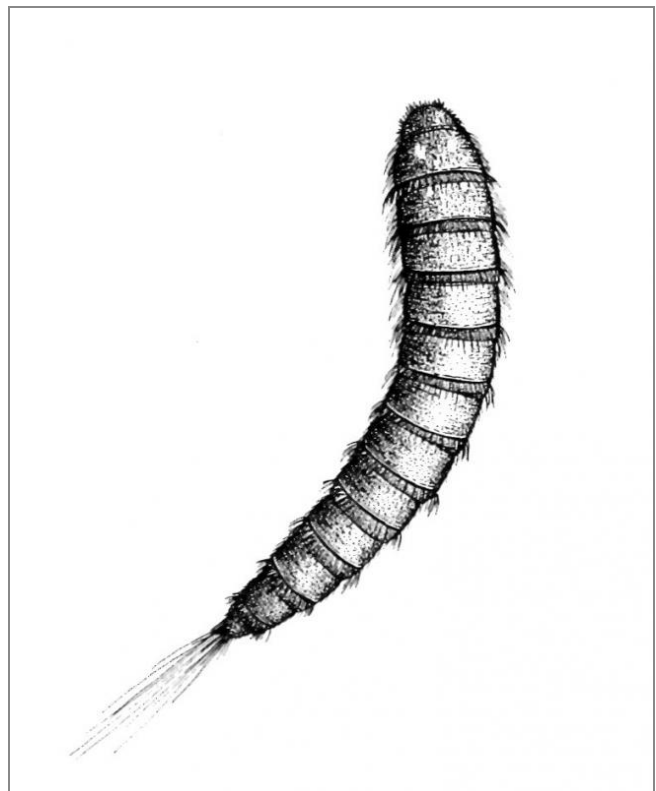

What's Eating Your Collection?

Two spot carpet beetle *Attagenus pello* larva

Full grown larva

Size: 1mm when first hatched to 10mm fully grown

Shape: Torpedo-shaped, tapering to the rear.

Colour: Dark brown bands

Antennae: Not visible

Distinguishing features: Hairs laid flat on back and there is a brush of long hairs at the tail end.

Note: These are extremely difficult to distinguish from vodka beetle larvae, *Attagenus smirnovi*.

Empty cast skins or moults are often found, particularly on textiles.

Larvae are pests of: Wool, fur, feathers. Larvae will eat insects and are common in historic houses

Related Objects

Brown carpet beetle or
Vodka beetle larva
Attagenus smirnovi

Museum nuisance
beetle *Reesa vespulae*

Two-spot carpet beetle
Attagenus pello

Vodka beetle larvae
Attagenus smirnovi