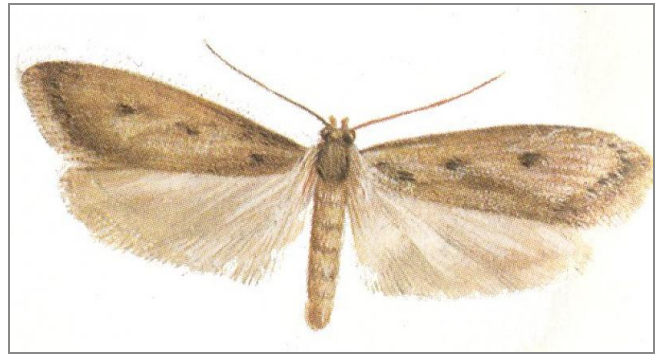

What's Eating Your Collection?

Brown house moth *Hofmannophila pseudospretella*

Adult

Size: 10-15mm

Shape: small moth, wings folded on back

Colour: brown with dark spots

Antennae: long

Distinguishing features: Dark spots on wings giving a speckled appearance

Larvae eat: Damp textiles and other protein

Damage: Webbing and frass

Adults eat: Nothing

Often found on: Traps near chimney flues because of birds nests and dead birds in the chimney

Although very common in historic houses they rarely cause damage to collections unless they are very damp.

Related Objects

Brown house moth
damage to flag

Brown house moth
larva Hofmannophila
pseudospretella

Brown house moth
larva on book