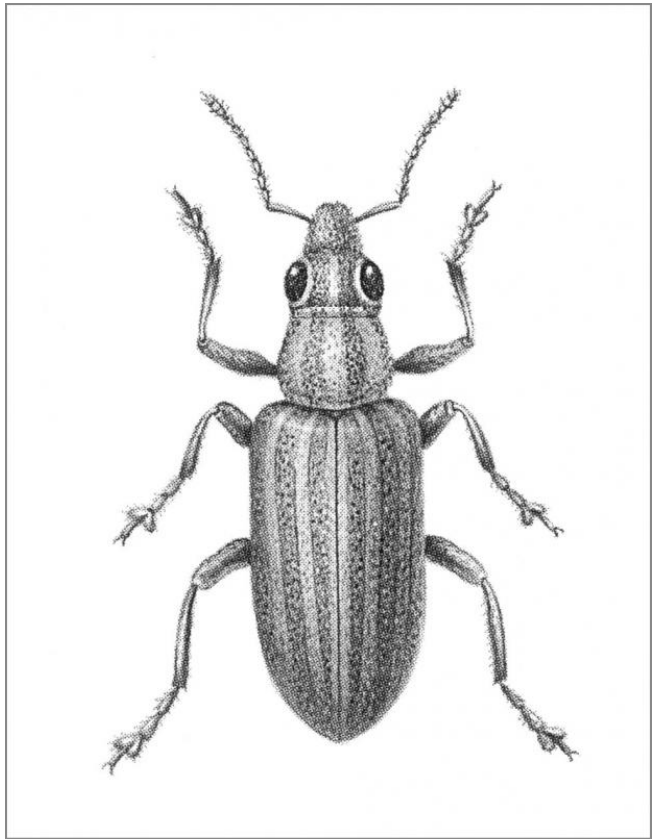

What's Eating Your Collection?

Clover weevil *Sitona lineatus*

Adult beetle, there are many species of clover weevil. None are museum pest species.

Size: 5 -7mm

Shape: Elongated beetle shape

Colour: Brown, some species have metallic scales

Antennae: Club at end of antennae

Distinguishing features: There are sometimes longitudinal lines on the thorax, some have metallic scales.

Adults eat: Very little

Larvae are not museum pests. They eat clover and other plants.

Damage: None

Often found on: Traps near windows and window sills.

Related Objects

Wood weevils
Pentarthrum huttoni
and *Euophryum confine*