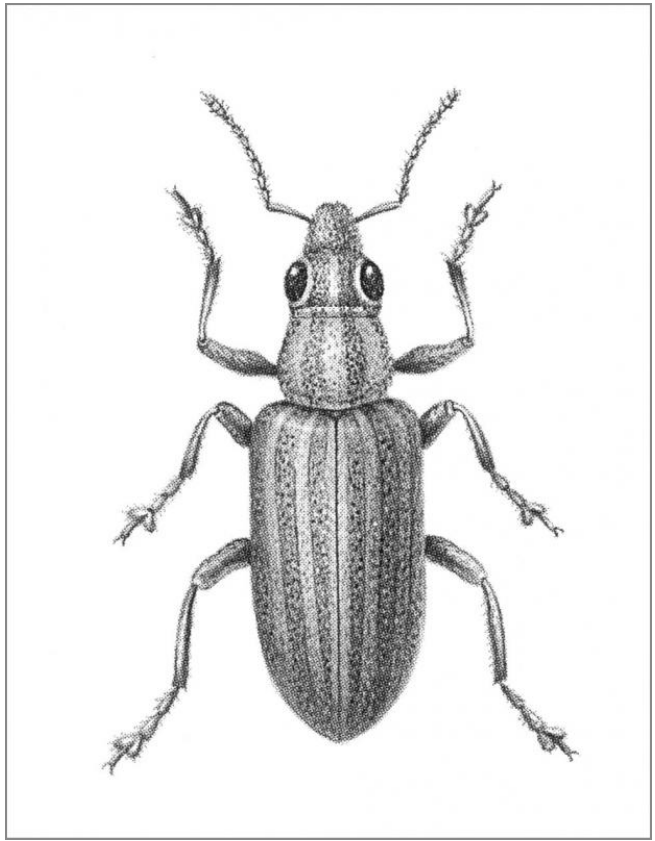

What's Eating Your Collection?

Clover weevil *Sitona lineatus*

Adult beetle, there are many species of clover weevil. None are museum pest species.

Size: 5 -7mm

Shape: Elongated beetle shape

Colour: Brown, some species have metallic scales

Antennae: Club at end of antennae

Distinguishing features: There are sometimes longitudinal lines on the thorax, some have metallic scales.

Adults eat: Very little

Larvae are not museum pests. They eat clover and other plants.

Damage: None

Often found on: Traps near windows and window sills.

Related Objects

Wood weevils
Pentarthrum huttoni
and *Euophryum confine*