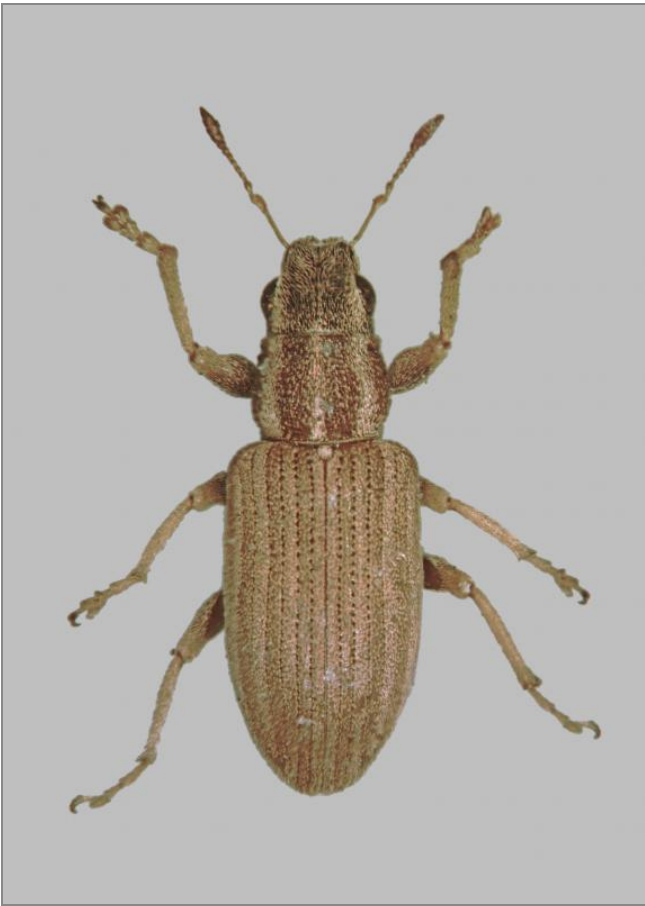

What's Eating Your Collection?

Clover weevil *Sitona lineatus*

Adult beetle, there are many species of clover weevil. None are museum pest species.

Size: 5 -7mm

Shape: Elongated beetle shape

Colour: Brown, some species have metallic scales

Antennae: Club at end of antennae

Distinguishing features: There are sometimes longitudinal lines on the thorax, some have metallic scales.

Adults eat: Very little

Larvae are not museum pests. They eat clover and other plants.

Damage: None

Often found on: Traps near windows and window sills.

Related Objects

Wood weevils
Pentarthrum huttoni
and *Euophryum confine*