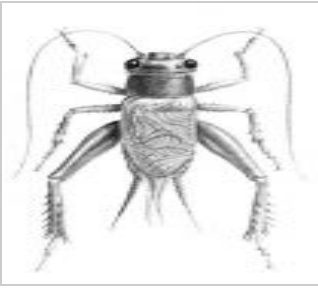

## Field Cricket

Adult.

There are many species, all have large rear legs and long, thin antennae. The common house cricket is now quite scarce but can be found in museums which use them to feed live reptiles.

The species illustrated was an import on crates.

Size: There are many species 10-40mm

These are not museum pests, but dead bodies will provide food for Anthrenus.