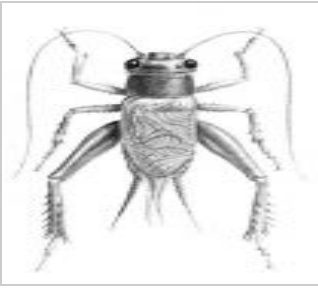

What's Eating Your Collection?

Field Cricket

Adult.

There are many species, all have large rear legs and long, thin antennae. The common house cricket is now quite scarce but can be found in museums which use them to feed live reptiles.

The species illustrated was an import on crates.

Size: There are many species 10-40mm

These are not museum pests, but dead bodies will provide food for Anthrenus.

Related Objects

House cricket *Acheta*