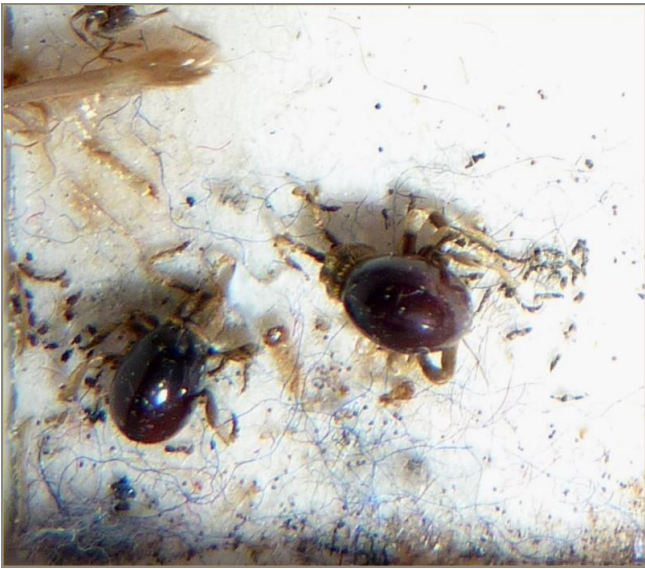

What's Eating Your Collection?

Spider beetle *Mezium affine*

Adult

Size: 3-4mm

Shape: Spider-like

Colour: dark brown or reddish abdomen, yellow head, antennae and legs

Antennae: Long, hairy, no club

Distinguishing features: Yellow head, thorax and legs

Larvae are scavengers

Adults eat: very little

Note: not common in the UK and very similar to *Mezium americanum*

Related Objects

American spider beetle
Mezium americanum

Australian spider beetle
larva *Ptinus tectus*

Shiny spider beetle
Gibbium psylloides