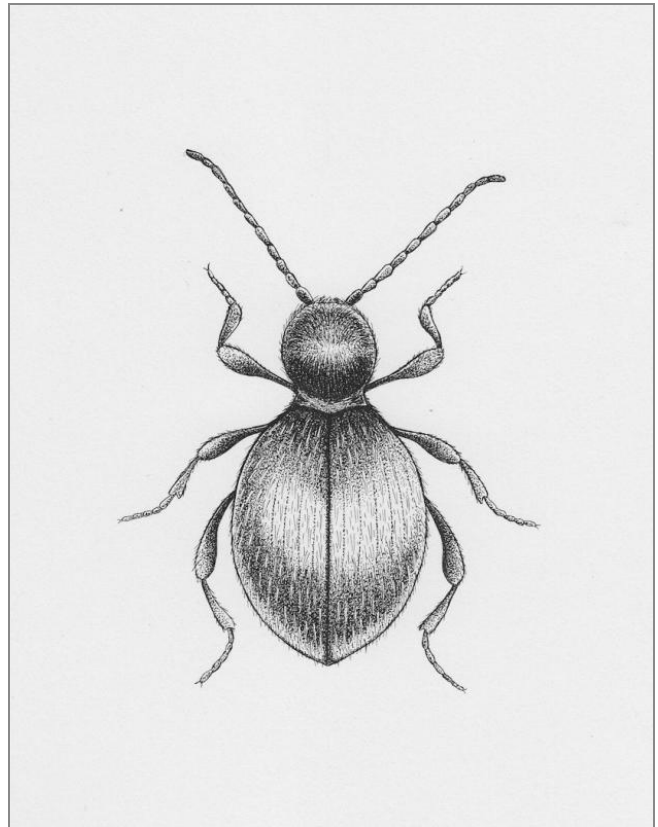

What's Eating Your Collection?

Golden spider beetle *Niptus hololeucus*

Adult

Size: 3-4mm

Shape: round thorax, round body. Spider-like.

Colour: Golden brown

Antennae: Long, no club

Distinguishing features: Covered with golden hairs, spider-like.

Larvae are scavengers of: dried food, dried plants.

Damage: Round exit holes, tunnels in food, frass.

Adults eat: Very little but do drink water and are long lived

Often found on: bird's nests, dead animals and insects

Note: the larvae excavate cavities when they pupate, which they do in a silk cocoon. They may damage books, paper and wood.

Related Objects

Australian spider beetle
larva *Ptinus tectus*

Australian spider beetle
Ptinus tectus

Globular spider beetle
Trigonogenius globulus