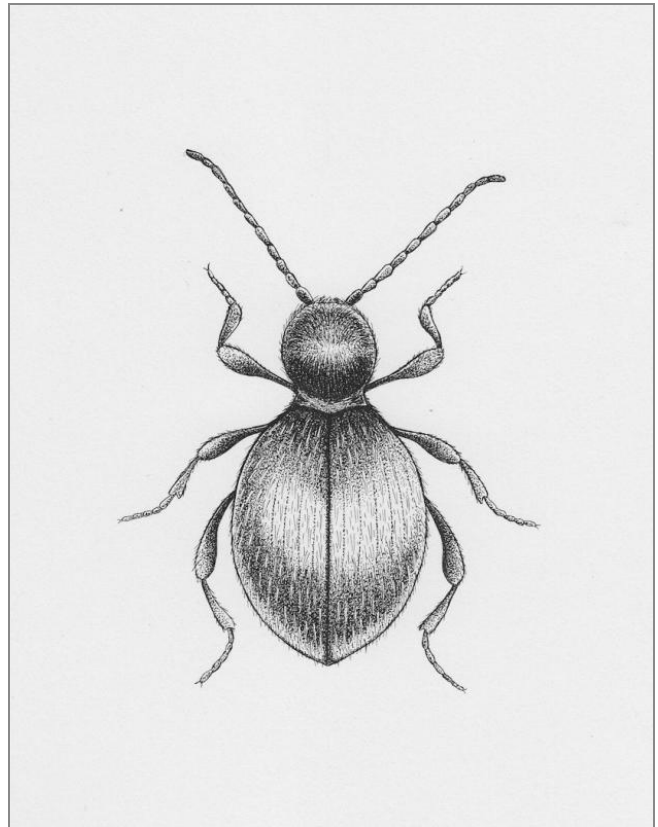

## Golden spider beetle *Niptus hololeucus*

Adult

Size: 3-4mm

Shape: round thorax, round body. Spider-like.

Colour: Golden brown

Antennae: Long, no club

Distinguishing features: Covered with golden hairs, spider-like.

Larvae are scavengers of: dried food, dried plants.

Damage: Round exit holes, tunnels in food, frass.

Adults eat: Very little but do drink water and are long lived

Often found on: bird's nests, dead animals and insects

Note: the larvae excavate cavities when they pupate, which they do in a silk cocoon. They may damage books, paper and wood.

## Related Objects

Australian spider beetle  
larva *Ptinus tectus*

Australian spider beetle  
*Ptinus tectus*

Globular spider beetle  
*Trigonogenius globulus*