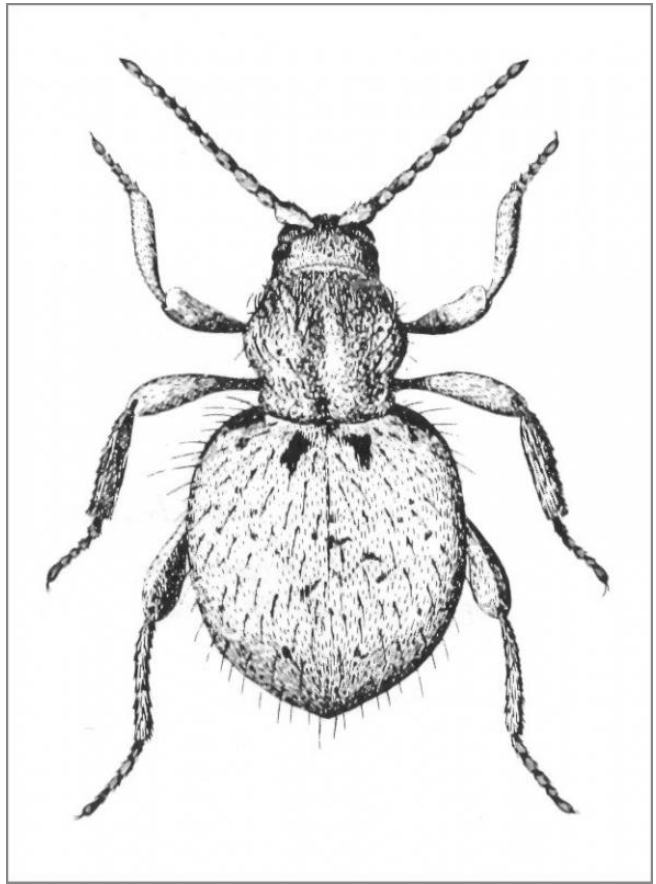

What's Eating Your Collection?

Globular spider beetle *Trigonogenius globulus*

Adult

Size: 3-4mm

Shape: Globular, spider-like

Colour: Dark brown, with dark patches

Antennae: long and thin

Distinguishing features: Hairy body with dark patches

Larvae are scavengers

Adults eat: very little

Often found near bird's nests

Note: More common in the north of England

Related Objects

Australian spider beetle
larva *Ptinus tectus*

Australian spider beetle
Ptinus tectus

Golden spider beetle
Niptus hololeucus