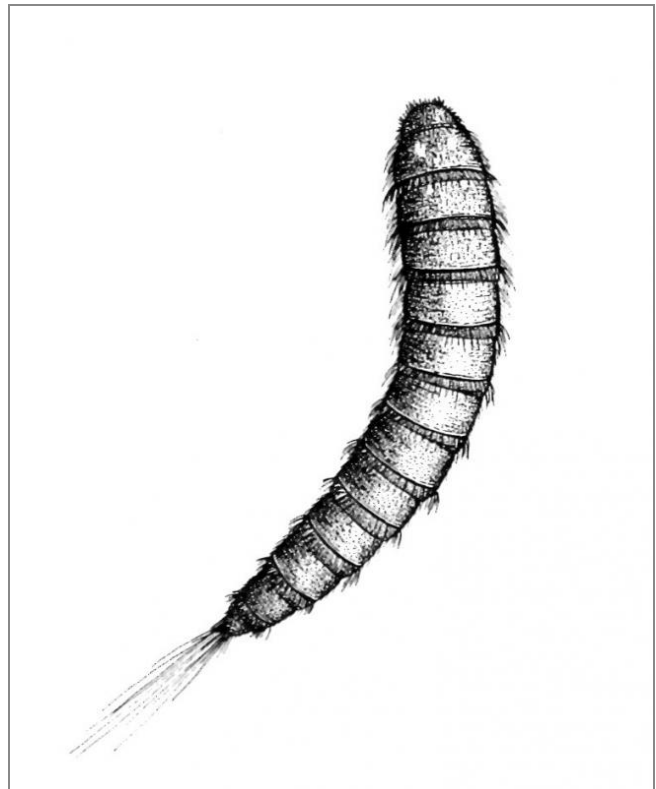

## Two spot carpet beetle *Attagenus pello* larva

Full grown larva

Size: 1mm when first hatched to 10mm fully grown

Shape: Torpedo-shaped, tapering to the rear.

Colour: Dark brown bands

Antennae: Not visible

Distinguishing features: Hairs laid flat on back and there is a brush of long hairs at the tail end.

Note: These are extremely difficult to distinguish from vodka beetle larvae, *Attagenus smirnovi*.

Empty cast skins or moults are often found, particularly on textiles.

Larvae are pests of: Wool, fur, feathers. Larvae will eat insects and are common in historic houses

## Related Objects

Brown carpet beetle or  
Vodka beetle larva  
*Attagenus smirnovi*

Museum nuisance  
beetle *Reesa vespulae*

Two-spot carpet beetle  
*Attagenus pello*

Vodka beetle larvae  
*Attagenus smirnovi*