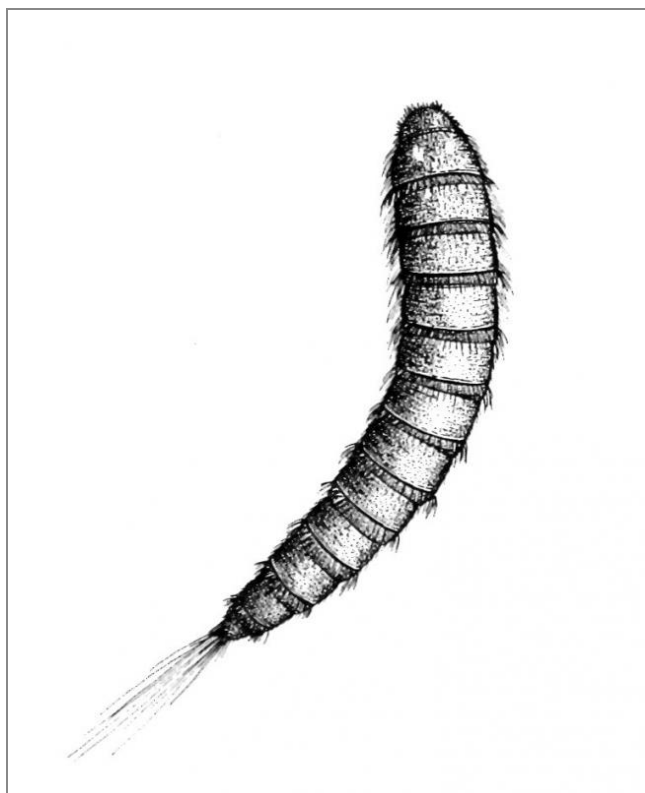

What's Eating Your Collection?

Two spot carpet beetle *Attagenus pello* larva

Full grown larva

Size: 1mm when first hatched to 10mm fully grown

Shape: Torpedo-shaped, tapering to the rear.

Colour: Dark brown bands

Antennae: Not visible

Distinguishing features: Hairs laid flat on back and there is a brush of long hairs at the tail end.

Note: These are extremely difficult to distinguish from vodka beetle larvae, *Attagenus smirnovi*.

Empty cast skins or moults are often found, particularly on textiles.

Larvae are pests of: Wool, fur, feathers. Larvae will eat insects and are common in historic houses

Related Objects

Brown carpet beetle or
Vodka beetle larva
Attagenus smirnovi

Museum nuisance
beetle *Reesa vespulae*

Two-spot carpet beetle
Attagenus pello

Vodka beetle larvae
Attagenus smirnovi