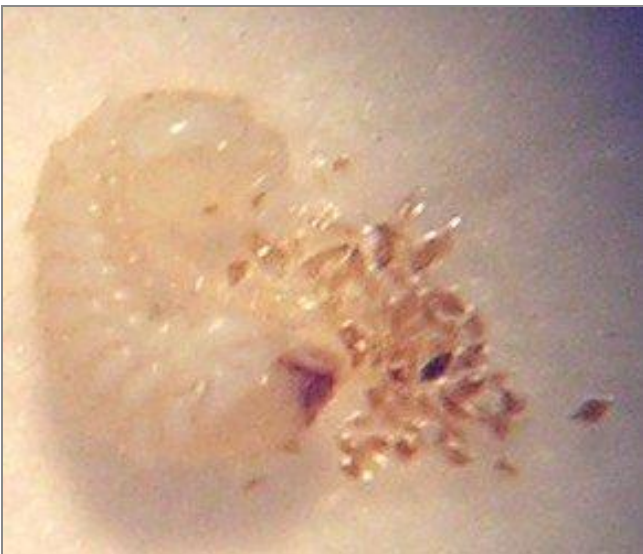

## Biscuit beetle larva *Stegobium paniceum*

Larva removed from food. These are rarely seen as they live in tunnels. They are very difficult to distinguish from Furniture beetle larvae.

Size: 1mm when first hatched to 4mm when fully grown

Shape: C shaped

Colour: White with dark head

Antennae: Not visible

Distinguishing features: C shaped

Larvae are pests of: materials with a high starch content, such as biscuits, dried plant material, papier mache, books and pet food. They do not eat wood.

## Related Objects

Biscuit beetle  
*Stegobium paniceum*