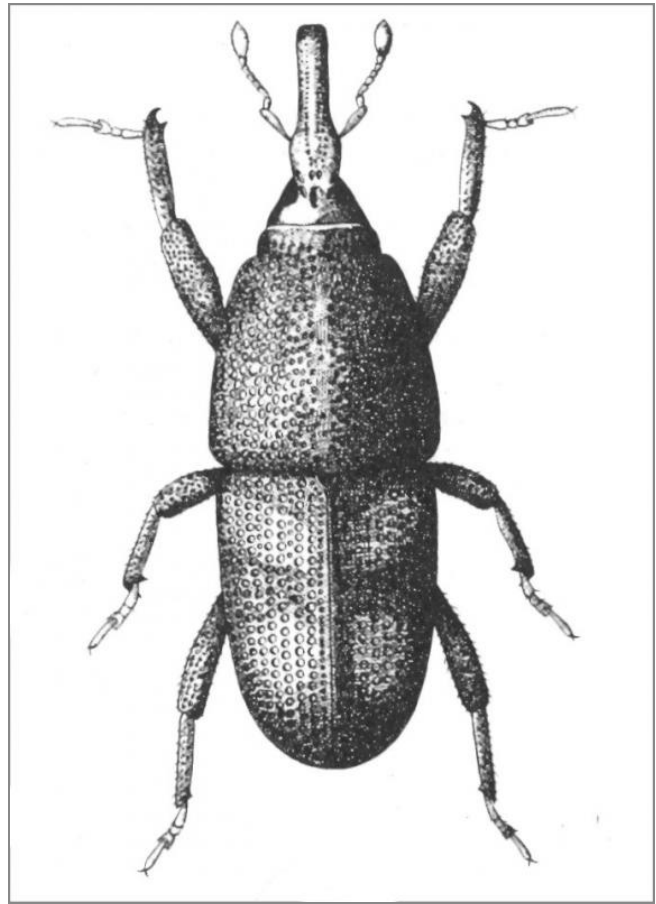

What's Eating Your Collection?

Rice weevil *Sitophilus oryzae*

Adult rice weevil on trap

Size: 5-6mm

Shape: Oval with long snout

Colour: Dark brown, almost black with four orange patches on the wing cases, although these may not be very obvious.

Antennae: Has distinctive "L" shape.

Distinguishing features: Long snout called a rostrum

Larvae are pests of: Whole grain cereals such as wheat, rice and maize.

Damage: Pests of food

Adults eat: Small amounts of cereal

Often found on: These are not collection pests but have been found on whole grain rodent baits

Related Objects

Grain weevil *Sitophilus granarius*

Wood weevils
Pentarthrum huttoni
and *Euophryum confine*