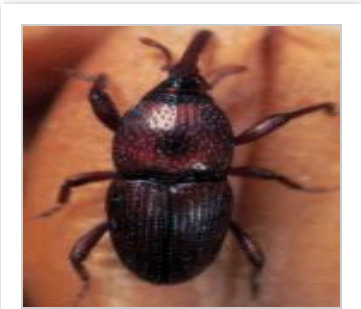

What's Eating Your Collection?

Rice weevil *Sitophilus oryzae*

Adult rice weevil on trap

Size: 5-6mm

Shape: Oval with long snout

Colour: Dark brown, almost black with four orange patches on the wing cases, although these may not be very obvious.

Antennae: Has distinctive "L" shape.

Distinguishing features: Long snout called a rostrum

Larvae are pests of: Whole grain cereals such as wheat, rice and maize.

Damage: Pests of food

Adults eat: Small amounts of cereal

Often found on: These are not collection pests but have been found on whole grain rodent baits

Related Objects

Grain weevil *Sitophilus granarius*

Wood weevils
Pentarthrum huttoni
and *Euophryum confine*