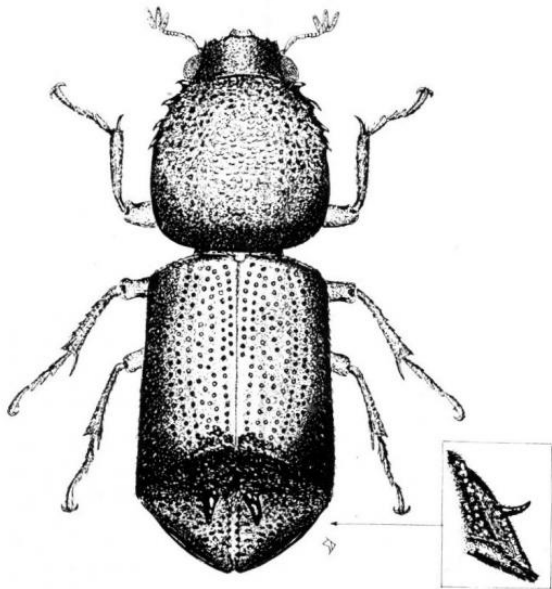

## Sinoxylon woodborer

Adult beetle found in imported wood

There are many species of these woodborers, sometimes called false powder post beetles or auger borers. They are members of the group Bostrychidae, which range in size from 2-15mm.

Size: 6mm

Shape: Squarish

Colour: Black

Antennae: Small with larger segments on the end. Not often visible

Distinguishing features: Head underneath, not visible from the top, thorax with spiky surface, wing cases with two large spikes at the back.

Larvae are pests of: starchy wood

Damage: Often extensive, with large quantities of fine, powdery frass.

Adults eat: Not known

Found on: Imported, starchy (new) wood.

Fig. 116. *Sinoxylon anale* Lesne,  
Bostrichidae.

## Related Objects

Oriental wood borer  
*Heterobostrychus*  
*aequilus*