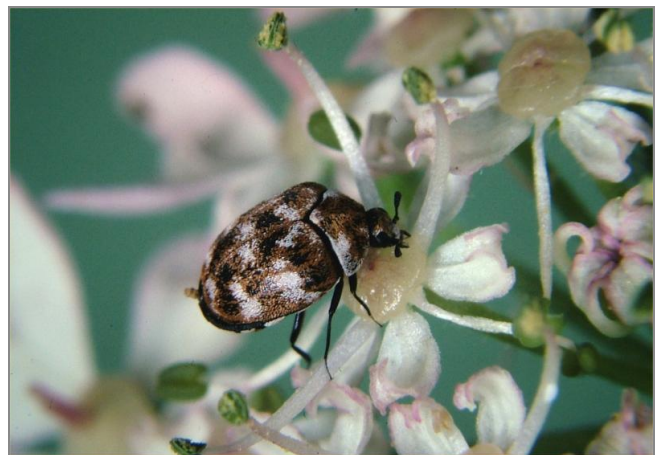

## Varied carpet beetle *Anthrenus verbasci*

Adult beetle.

Size: 2-4mm

Shape: rounded

Colour: variegated white, black and gold scales.

Antennae: small, tight club.

Distinguishing features: scales are petal-shaped.

Larvae are a pest of wool, fur, feathers and other animal protein.

Damage is small neat holes often with cast larval skins and gritty frass.

Adults eat pollen and nectar.

Often found on windowsills