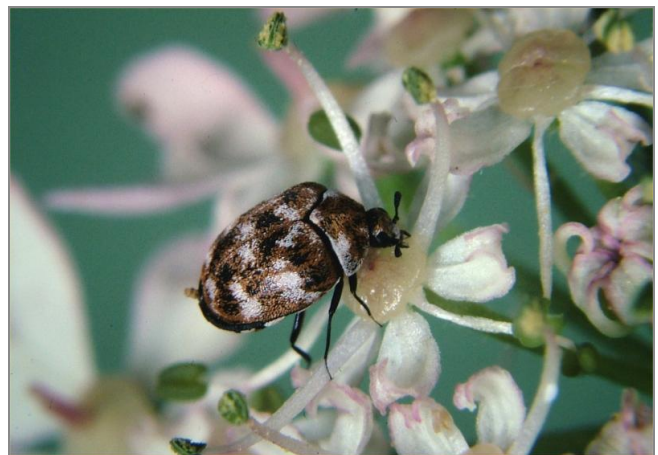

What's Eating Your Collection?

Varied carpet beetle *Anthrenus verbasci*

Adult beetle.

Size: 2-4mm

Shape: rounded

Colour: variegated white, black and gold scales.

Antennae: small, tight club.

Distinguishing features: scales are petal-shaped.

Larvae are a pest of wool, fur, feathers and other animal protein.

Damage is small neat holes often with cast larval skins and gritty frass.

Adults eat pollen and nectar.

Often found on windowsills

Related Objects

Anthrenus cast larval skin on trap

Anthrenus cast skin of larvae

Anthrenus cast skins in butterfly case

Dark carpet beetle
Anthrenus fuscus

Furniture carpet beetle
Anthrenus flavipes

Guernsey carpet beetle
Anthrenus sarnicus