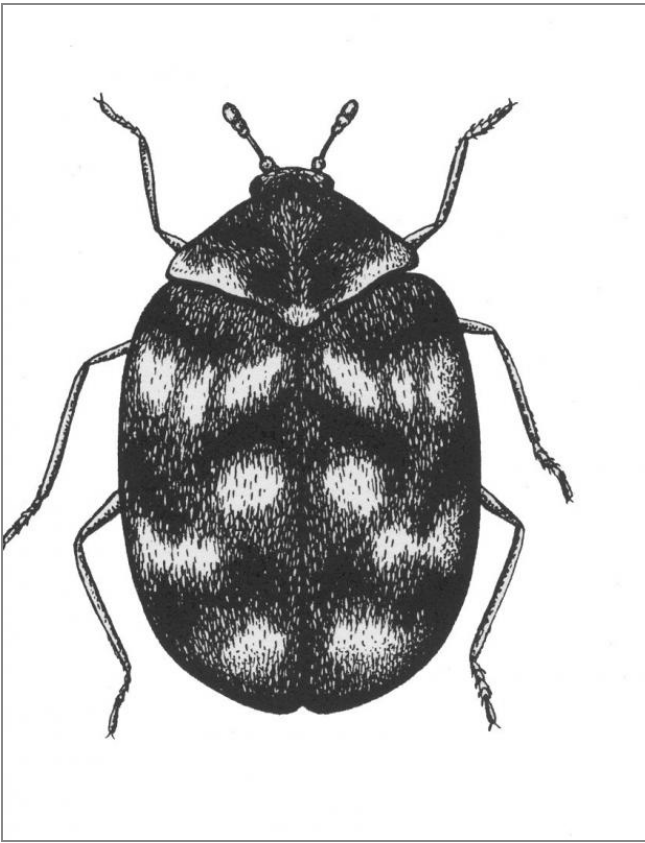

What's Eating Your Collection?

Varied carpet beetle *Anthrenus verbasci*

Adult beetle.

Size: 2-4mm

Shape: rounded

Colour: variegated white, black and gold scales.

Antennae: small, tight club.

Distinguishing features: scales are petal-shaped.

Larvae are a pest of wool, fur, feathers and other animal protein.

Damage is small neat holes often with cast larval skins and gritty frass.

Adults eat pollen and nectar.

Often found on windowsills

Related Objects

Anthrenus cast larval skin on trap

Anthrenus cast skin of larvae

Anthrenus cast skins in butterfly case

Dark carpet beetle
Anthrenus fuscus

Furniture carpet beetle
Anthrenus flavipes

Guernsey carpet beetle
Anthrenus sarnicus

Small Anthrenus larva

Sofa damaged by
Anthrenus woolly bear larvae