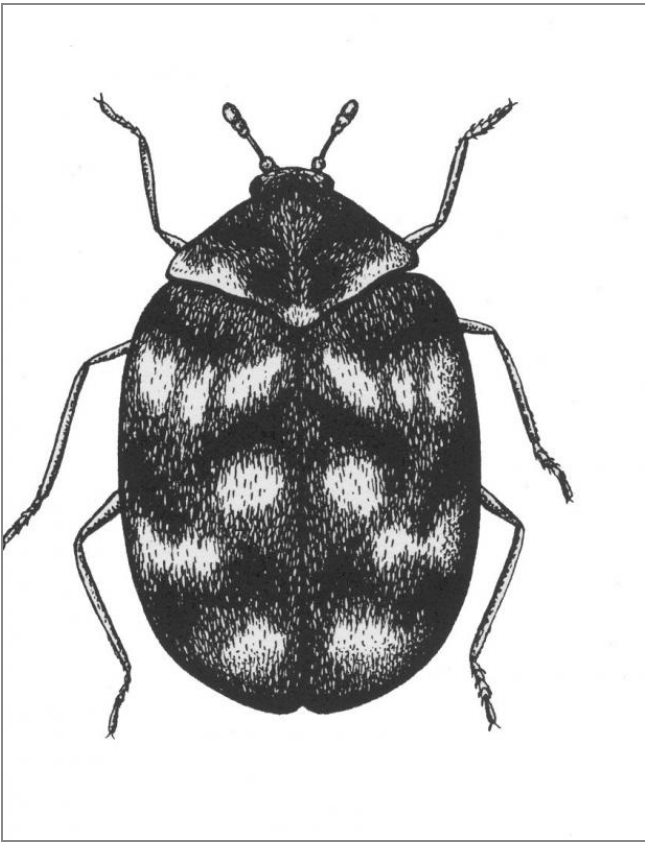

## Varied carpet beetle *Anthrenus verbasci*

Adult beetle.

Size: 2-4mm

Shape: rounded

Colour: variegated white, black and gold scales.

Antennae: small, tight club.

Distinguishing features: scales are petal-shaped.

Larvae are a pest of wool, fur, feathers and other animal protein.

Damage is small neat holes often with cast larval skins and gritty frass.

Adults eat pollen and nectar.

Often found on windowsills

## Related Objects

Anthrenus cast larval skin on trap

Anthrenus cast skin of larvae

Anthrenus cast skins in butterfly case

Dark carpet beetle  
Anthrenus fuscus

Furniture carpet beetle  
Anthrenus flavipes