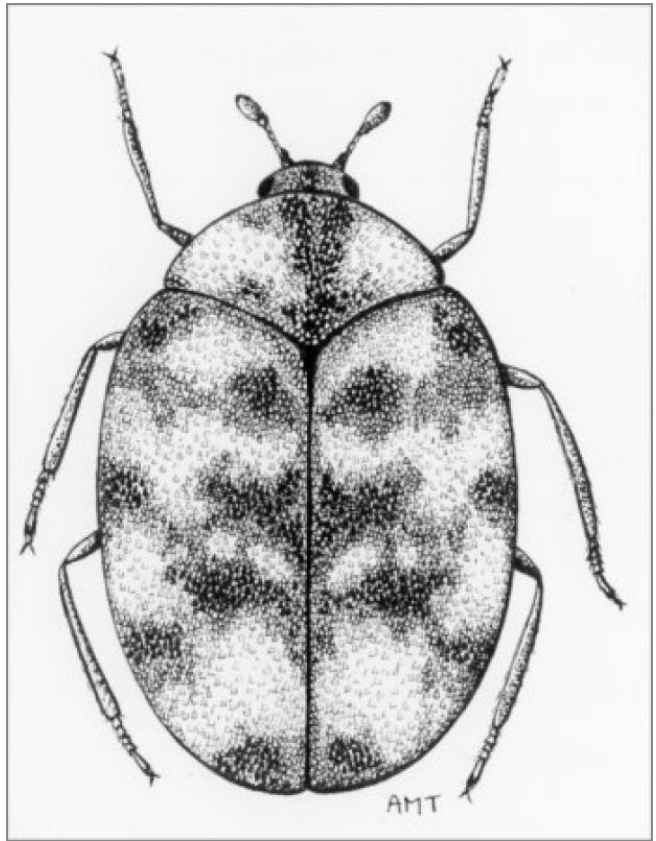

## Guernsey carpet beetle *Anthrenus sarnicus*

Adult beetle.

Size: 2-4mm

Shape: rounded

Colour: variegated white, black and gold scales.

Antennae: small, tight club.

Distinguishing features: scales are triangular. Adult is larger and more greyish than the Varied Carpet Beetle.

Larvae are a pest of wool, fur, feathers and other animal protein.

Damage is small neat holes often with cast larval skins and gritty frass.

Adults eat pollen and nectar.

Often found on windowsills

## Related Objects

Anthrenus sarnicus  
larva and cast skin

Dark carpet beetle  
Anthrenus fuscus

Furniture carpet beetle  
Anthrenus flavipes

Sofa damaged by  
Anthrenus woolly bear  
larvae

Varied carpet beetle  
Anthrenus verbasci