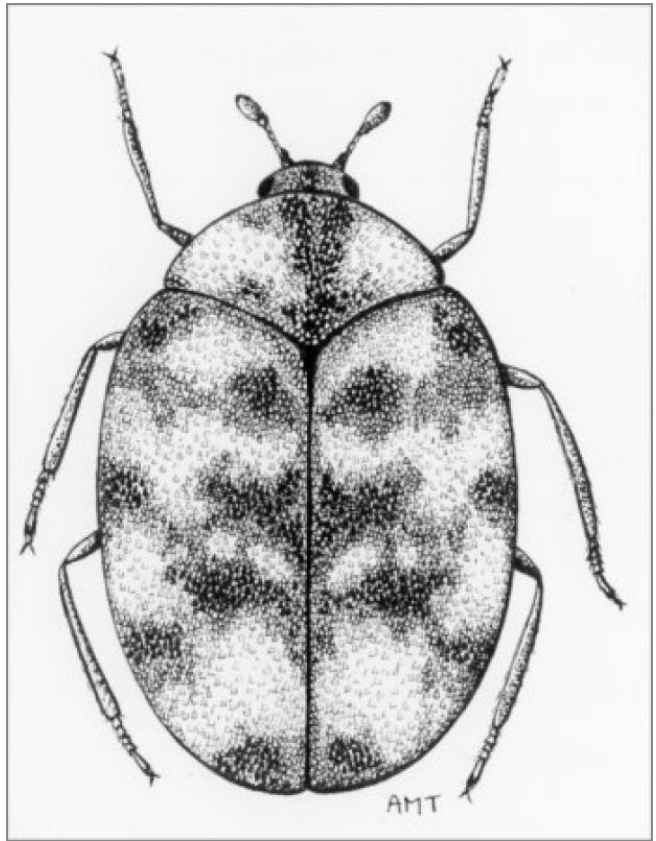

What's Eating Your Collection?

Guernsey carpet beetle *Anthrenus sarnicus*

Adult beetle.

Size: 2-4mm

Shape: rounded

Colour: variegated white, black and gold scales.

Antennae: small, tight club.

Distinguishing features: scales are triangular. Adult is larger and more greyish than the Varied Carpet Beetle.

Larvae are a pest of wool, fur, feathers and other animal protein.

Damage is small neat holes often with cast larval skins and gritty frass.

Adults eat pollen and nectar.

Often found on windowsills

Related Objects

Anthrenus sarnicus
larva and cast skin

Dark carpet beetle
Anthrenus fuscus

Furniture carpet beetle
Anthrenus flavipes

Sofa damaged by
Anthrenus woolly bear
larvae

Varied carpet beetle
Anthrenus verbasci