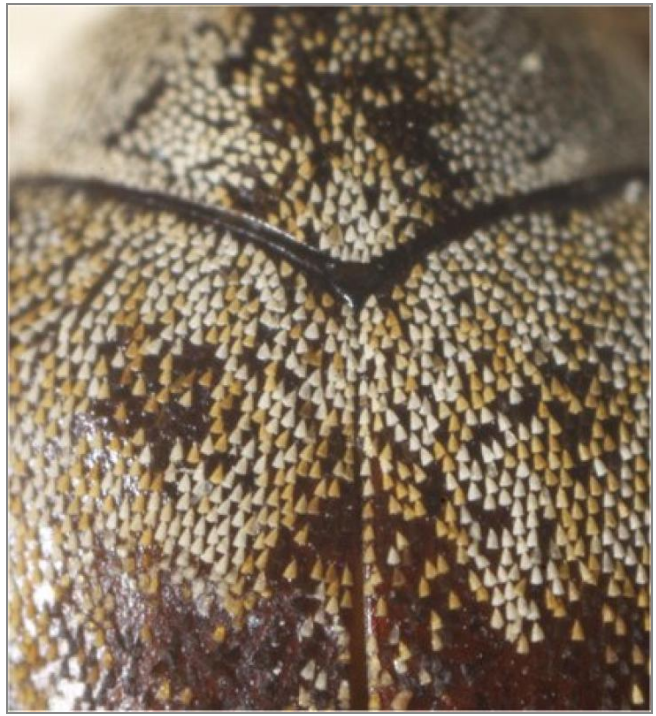

What's Eating Your Collection?

Guernsey carpet beetle *Anthrenus sarnicus*

Adult beetle.

Size: 2-4mm

Shape: rounded

Colour: variegated white, black and gold scales.

Antennae: small, tight club.

Distinguishing features: scales are triangular. Adult is larger and more greyish than the Varied Carpet Beetle.

Larvae are a pest of wool, fur, feathers and other animal protein.

Damage is small neat holes often with cast larval skins and gritty frass.

Adults eat pollen and nectar.

Often found on windowsills

Related Objects

Anthrenus sarnicus
larva and cast skin

Dark carpet beetle
Anthrenus fuscus

Furniture carpet beetle
Anthrenus flavipes

Sofa damaged by
Anthrenus woolly bear
larvae

Varied carpet beetle
Anthrenus verbasci