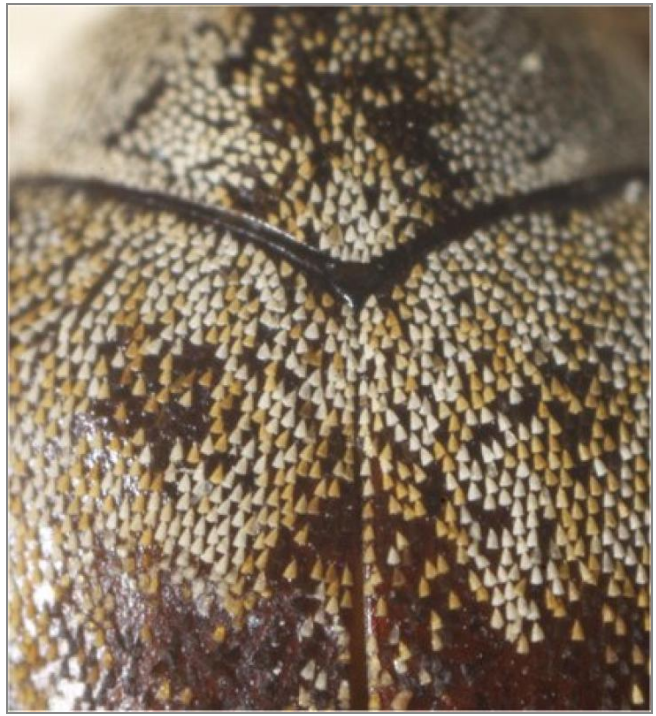

## Guernsey carpet beetle *Anthrenus sarnicus*

Adult beetle.

Size: 2-4mm

Shape: rounded

Colour: variegated white, black and gold scales.

Antennae: small, tight club.

Distinguishing features: scales are triangular. Adult is larger and more greyish than the Varied Carpet Beetle.

Larvae are a pest of wool, fur, feathers and other animal protein.

Damage is small neat holes often with cast larval skins and gritty frass.

Adults eat pollen and nectar.

Often found on windowsills

## Related Objects

Anthrenus sarnicus  
larva and cast skin

Dark carpet beetle  
Anthrenus fuscus

Furniture carpet beetle  
Anthrenus flavipes

Sofa damaged by  
Anthrenus woolly bear  
larvae

Varied carpet beetle  
Anthrenus verbasci