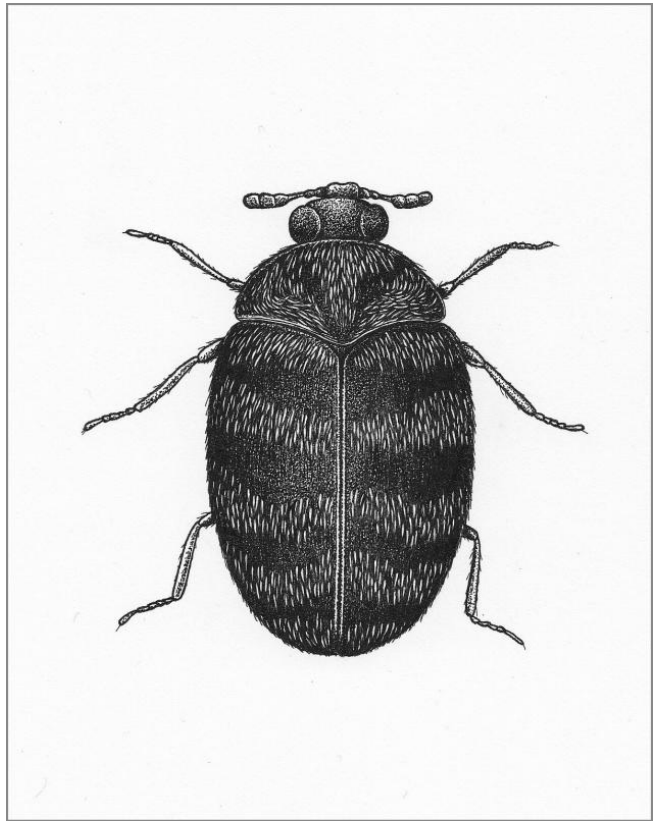

What's Eating Your Collection?

Australian carpet beetle *Anthrenocerus australis*

Adult beetle.

Size: 2-4mm

Shape: rounded

Colour: very dark with patches of small white hairs.

Antennae: small, tight club.

Distinguishing features: no scales. Adult is much darker than the Varied Carpet Beetle.

Larvae are a pest of wool, fur, feathers and other animal protein.

Damage is small neat holes often with cast larval skins with gritty frass.

This is a serious domestic pest in Australia but is rare in the rest of the world.

An infestation was discovered in an office in the V&A museum in 2010. They have also been found in Kensington Palace and a flat in Bradford in 2013.

Related Objects

Anthrenocerus australis
larva

Dark carpet beetle
Anthrenus fuscus