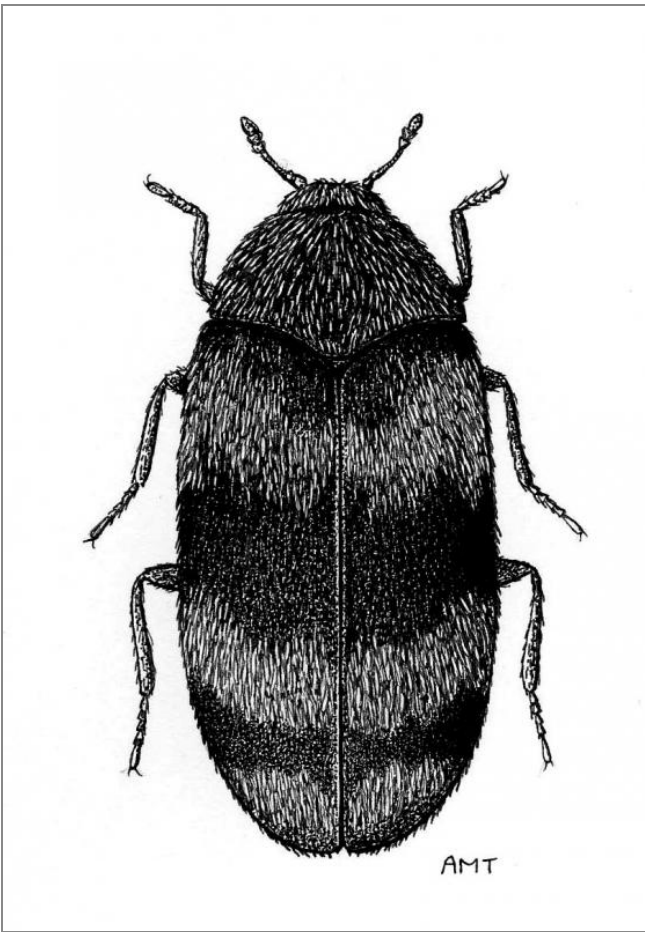

## Berlin beetle *Trogoderma angustum*

Adult beetle.

Size: 3-5mm

Shape: oval

Colour: dark brown with patches of white hairs.

Antennae: clubbed.

Distinguishing features: no scales. Three bands of white hairs on wing cases.

Larvae are a pest of natural history collections, including bird skins and dried plants. Damage is accompanied by cast larval skins and gritty frass.

This pest is common in Scandinavia and parts of Europe. It has been found in a number of museums and herbaria in the UK in the last few years (2017).

## Related Objects

Trogloderma angustum  
larvae and cast skin

Trogloderma cast skins

Trogloderma cast skins  
on dried peas in an art  
installation

Trogloderma larva  
attacking slime mould  
specimen