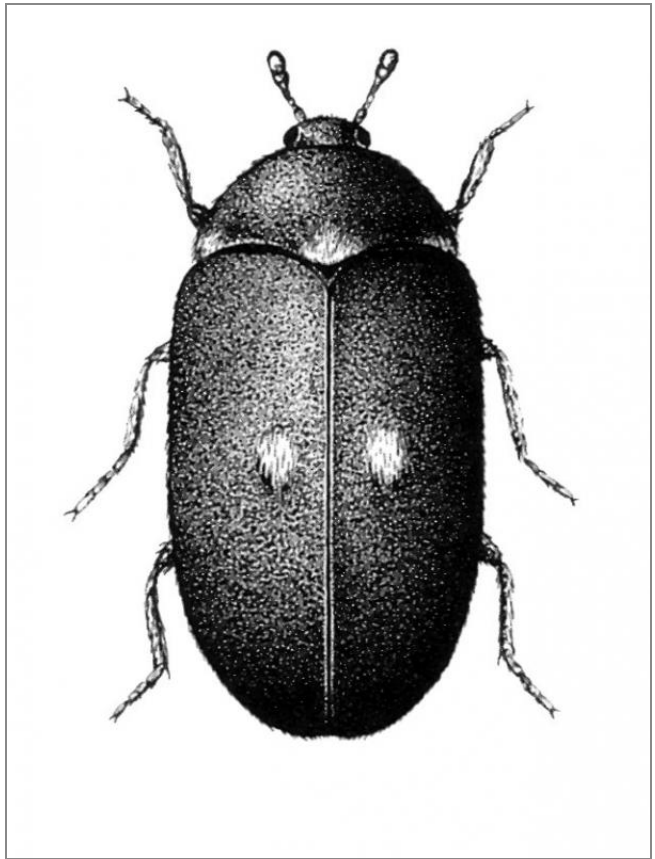

What's Eating Your Collection?

Two-spot carpet beetle *Attagenus pelli*

Adult beetle.

Size: 4-8mm

Shape: oval.

Colour: black with two white spots on wing cases.

Antennae: long club.

Distinguishing features: two white spots on wing cases.

Often found on windowsills.

Larvae eat dead insects but are also pests of wool, fur, feathers and other animal protein. Damage is often with cast larval skins and gritty frass.

They are more common in historic houses than museums.

Related Objects

Attagenus larvae and
cast skins on trap

Brown carpet beetle or
Vodka beetle *Attagenus
smirnovi*

Hide or leather beetle
Dermestes maculatus

Two spot carpet beetle
Attagenus pello larva