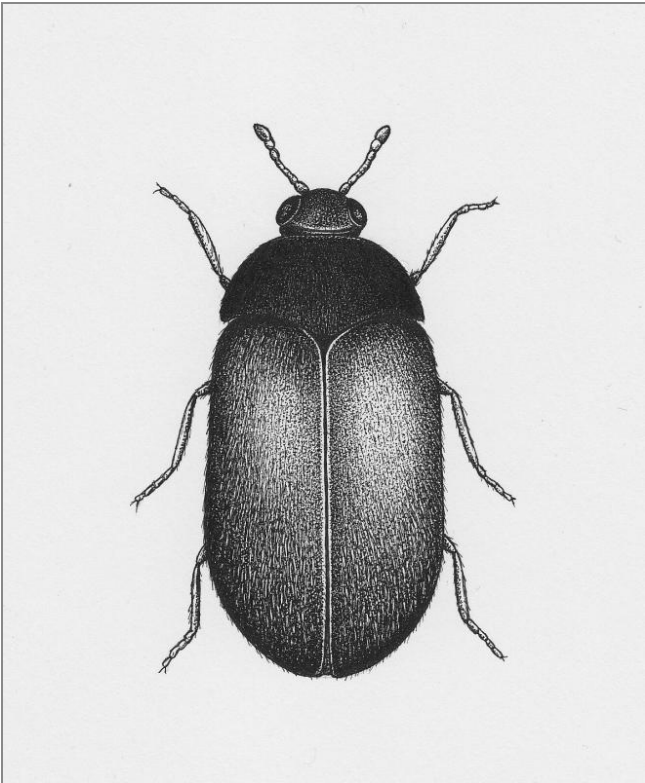

## Brown carpet beetle or Vodka beetle *Attagenus smirnovi*

Adult male beetle

Size: 4-6mm

Shape: oval

Colour: brown with black head and thorax

Antennae: Final segment is one long club.

Distinguishing features: covered in very short downy hairs. Females are usually larger than males with a shorter antennal club.

Larvae are pests of: wool and organic debris

Damage: usually cast skins and frass

Adults eat: very little

Often found on: organic debris in dead spaces and voids in historic houses and museums. Mainly confined to London in the UK but an important pest in parts of Northern Europe where it is known as the Brown Carpet beetle.

## Related Objects

Two-spot carpet beetle  
*Attagenus pello*

Vodka beetle larvae  
*Attagenus smirnovi*