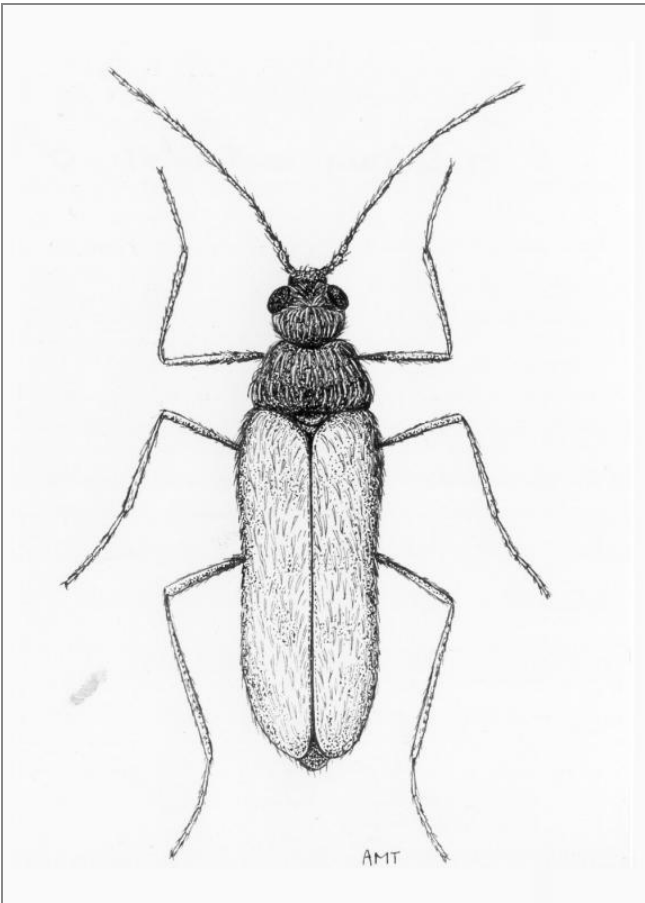

## The Odd Beetle *Thylodrias contractus*

Adult male beetle

Size: 2-3mm

Shape: Long

Colour: Brown

Antennae: Long

Distinguishing features: Male has thin, twisted wing cases and is completely different from the female which is much larger and wingless.

Larvae are pests of: Natural history collections and also feed on dead insects

Damage: Grazing and frass

Adults eat: Very little

Very rare in the UK but is an important pest in parts of the USA.

## Related Objects

Thylocharis female The  
Odd Beetle

Thylocharis larva