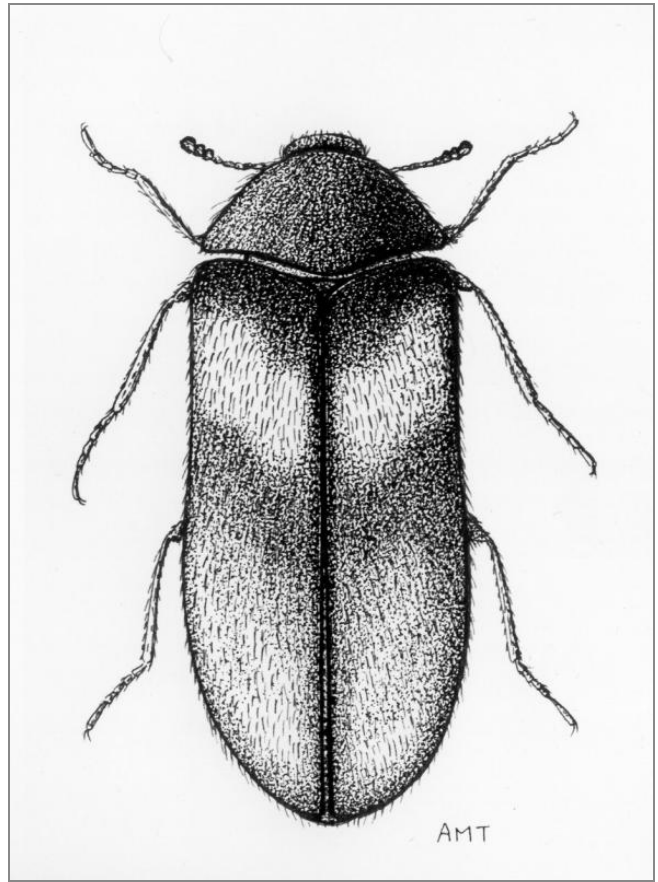

What's Eating Your Collection?

Museum nuisance beetle *Reesa vespulae*

Adult beetle, also known as the American nuisance

Size: 2-4mm

Shape: Oval

Colour: Dark brown with pale golden band

Antennae: short club

Distinguishing features: covered in short hairs with a band of golden hairs on the wing cases.

Larvae are pests of: dead insects and insect collections

Damage: large amounts of cast skins and frass

Adults eat: nothing

Often found on: insect collections

Uncommon but appears to be spreading and causes severe damage to insect collections because the insects are parthenogenic, there are no males and the adult females can reproduce without mating.

The larvae can be confused with *Anthrenus*, *Trogoderma* or *Attagenus*.

Related Objects

Museum nuisance larva
Reesa vespulae

Reesa and *Anthrenus*
adults on trap

Reesa infestation in
beetle collection

Two spot carpet beetle
Attagenus pello larva