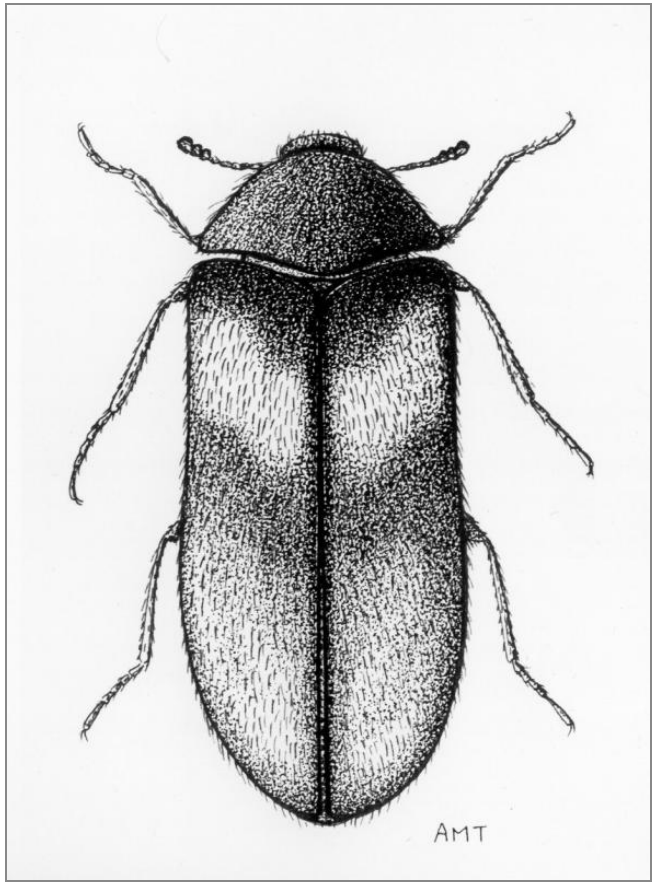

What's Eating Your Collection?

Museum nuisance beetle *Reesa vespulae*

Adult beetle, also known as the American nuisance

Size: 2-4mm

Shape: Oval

Colour: Dark brown with pale golden band

Antennae: short club

Distinguishing features: covered in short hairs with a band of golden hairs on the wing cases.

Larvae are pests of: dead insects and insect collections

Damage: large amounts of cast skins and frass

Adults eat: nothing

Often found on: insect collections

Uncommon but appears to be spreading and causes severe damage to insect collections because the insects are parthenogenic, there are no males and the adult females can reproduce without mating.

The larvae can be confused with *Anthrenus*, *Trogoderma* or *Attagenus*.

Related Objects

Museum nuisance larva
Reesa vespulae

Reesa and *Anthrenus*
adults on trap

Reesa infestation in
beetle collection

Two spot carpet beetle
Attagenus pelli larva