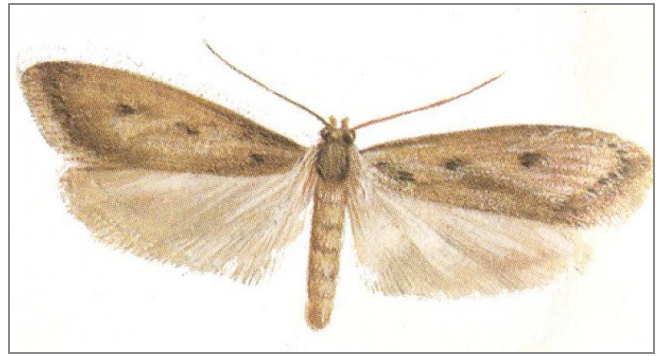

What's Eating Your Collection?

Brown house moth *Hofmannophila pseudospretella*

Adult

Size: 10-15mm

Shape: small moth, wings folded on back

Colour: brown with dark spots

Antennae: long

Distinguishing features: Dark spots on wings giving a speckled appearance

Larvae eat: Damp textiles and other protein

Damage: Webbing and frass

Adults eat: Nothing

Often found on: Traps near chimney flues because of birds nests and dead birds in the chimney

Although very common in historic houses they rarely cause damage to collections unless they are very damp.

Related Objects

Brown house moth
damage to flag

Brown house moth
larva *Hofmannophila
pseudospretella*

Brown house moth
larva on book