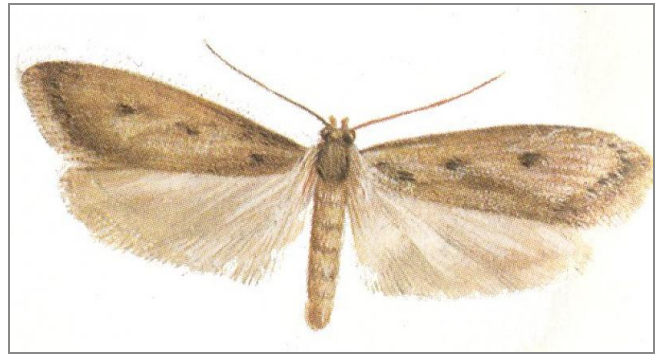

What's Eating Your Collection?

Brown house moth *Hofmannophila pseudospretella*

Adult

Size: 10-15mm

Shape: small moth, wings folded on back

Colour: brown with dark spots

Antennae: long

Distinguishing features: Dark spots on wings giving a speckled appearance

Larvae eat: Damp textiles and other protein

Damage: Webbing and frass

Adults eat: Nothing

Often found on: Traps near chimney flues because of birds nests and dead birds in the chimney

Although very common in historic houses they rarely cause damage to collections unless they are very damp.

Related Objects

Brown house moth
damage to flag

Brown house moth
larva *Hofmannophila*
pseudospretella

Brown house moth
larva on book